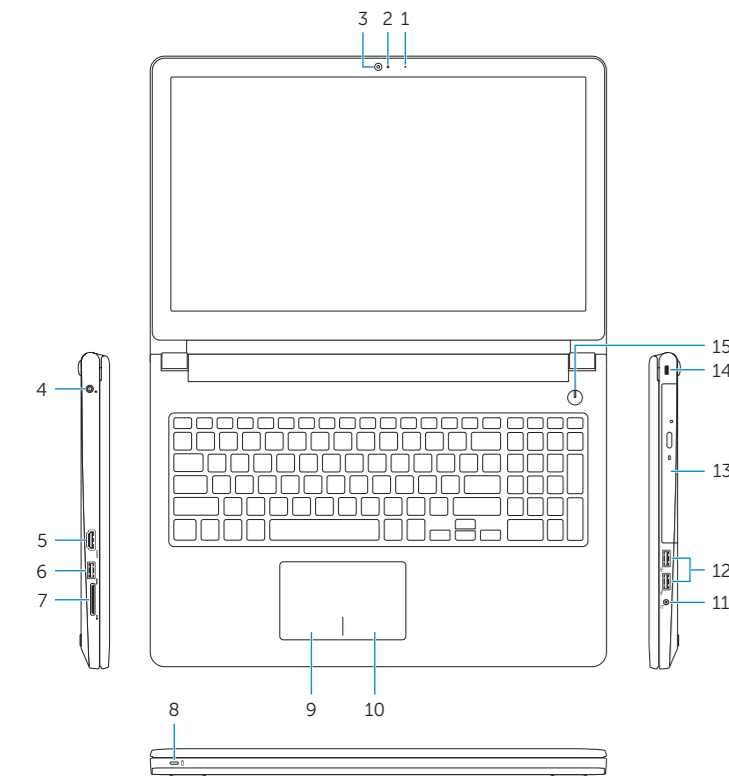

© 2015 Microsoft Corporation.

© 2015 Canonical Ltd.

0109V9A00

Printed in China.
2015-11

Features

Funkcije | Funcije | Özellikler | الميزات

1. Microphone
2. Camera-status light
3. Camera
4. Power-adapter port
5. HDMI port
6. USB 3.0 port
7. Media-card reader
8. Power and battery-status light/hard-drive activity light
9. Left-click area
10. Right-click area
11. Headset port
12. USB 2.0 ports (2)
13. Optical drive
14. Security-cable slot
15. Power button
16. Regulatory label (in battery bay)
17. Battery
18. Battery-release latch
19. Service Tag label