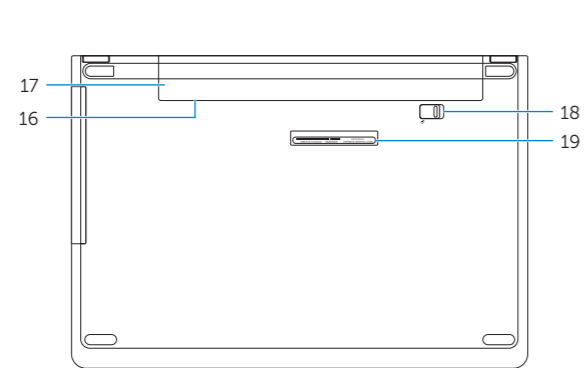

© 2015 Microsoft Corporation.

© 2015 Canonical Ltd.

0109V9A00

Printed in China.
2015-11

Features

Funkcije | Funcije | Özellikler | الميزات

1. Microphone
2. Camera-status light
3. Camera
4. Power-adapter port
5. HDMI port
6. USB 3.0 port
7. Media-card reader
8. Power and battery-status light/hard-drive activity light
9. Left-click area
10. Right-click area
11. Headset port
12. USB 2.0 ports (2)
13. Optical drive
14. Security-cable slot
15. Power button
16. Regulatory label (in battery bay)
17. Battery
18. Battery-release latch
19. Service Tag label